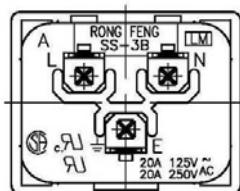

# 產品規格圖

## (STANDARD OF PRODUCTS)

產品類別(CATOLOGE): IEC公座(IEC INLET)  
產品名稱(NAME): SS-3B Series  
規格(STANDARD): IEC60320 C20  
材質(MATERIAL): PC  
電流(CURRENT RATING): (1)20A  
(2)16A  
電壓(VOLTAGE RATING): (1)125V/250V AC  
(2)250V AC  
產品認證(APPROVALS): (1)UL/CUL/CSA  
(2)VDE/SEMKO/CCC

## 規 格 圖 (SPECIFICATION)