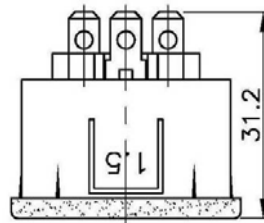

# 產品規格圖

## (STANDARD OF PRODUCTS)

產品類別(CATOLOGE): IEC公座(IEC INLET)  
產品名稱(NAME): SS-3B Series  
規格(STANDARD): IEC60320 C20  
材質(MATERIAL): PC  
電流(CURRENT RATING): (1)20A  
(2)16A  
電壓(VOLTAGE RATING): (1)125V/250V AC  
(2)250V AC  
產品認證(APPROVALS): (1)UL/CUL/CSA  
(2)VDE/SEMKO/CCC

### TERMINAL MODEL