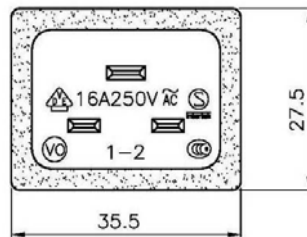

# 產品規格圖

## (STANDARD OF PRODUCTS)

產品類別(CATOLOGE): IEC公座(IEC INLET)  
產品名稱(NAME): SS-3B Series  
規格(STANDARD): IEC60320 C20  
材質(MATERIAL): PC  
電流(CURRENT RATING): (1)20A  
(2)16A  
電壓(VOLTAGE RATING): (1)125V/250V AC  
(2)250V AC  
產品認證(APPROVALS): (1)UL/CUL/CSA  
(2)VDE/SEMKO/CCC

## 規 格 圖 (SPECIFICATION)